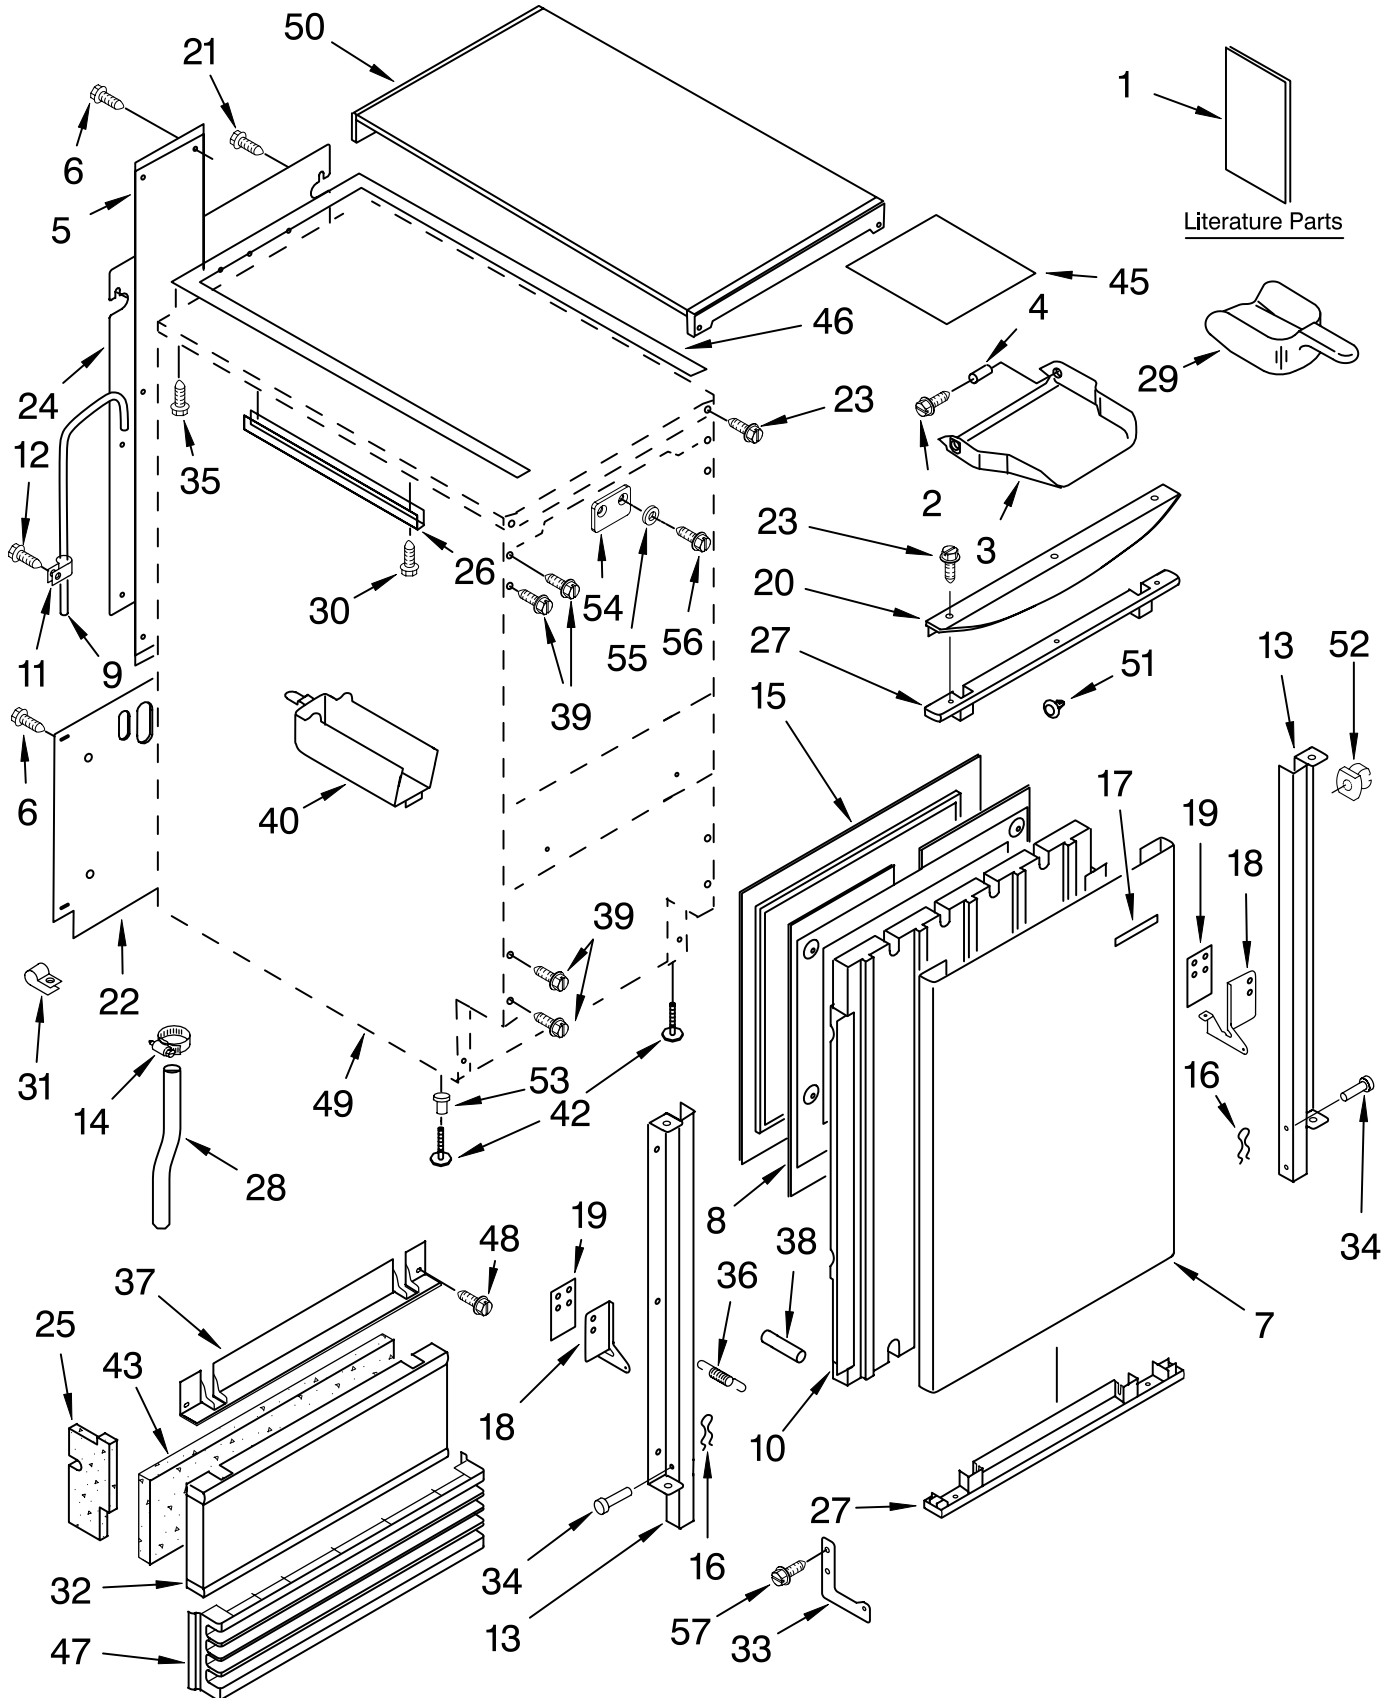

CABINET LINER AND DOOR PARTS

For Models: KUIS18PNJW7, KUIS18PNJB7

ICE CUBE
MAKER

KitchenAid®

(White-Pump Model) (Black-Pump Model)

FOR ORDERING INFORMATION REFER TO PARTS PRICE LIST

CABINET LINER AND DOOR PARTS

For Models: KUIS18PNJW7, KUIS18PNJB7

(White-Pump Model) (Black-Pump Model)

Illus. No.	Part No.	DESCRIPTION	Illus. No.	Part No.	DESCRIPTION	Illus. No.	Part No.	DESCRIPTION
1		Literature Parts	19	2208401	Shim, Hinge	37		Endcap, Panel
	2313788	Use & Care Guide	20		Handle, Door		2208383W	White
	2313728	Service & Wiring Sheet		2208440W	White		2208383B	Black
2	3400886	Screw 8-18 x 1 1/4	21	688983	Screw	38	2208529	Dampener, Spring
3	2208354	Bin, Door	22	2208399	Assembly, Unit Cover	39	489423	Screw
4	2185678	Spacer	23		Screw, Handle	40	2208449	Holder, Scoop
5	2217394	Cover, Wiring		8281188	White	42	3374849	Leg, Leveler (4)
6	489442	Screw		8281186	Black	43	2208384	Insulation
7		Panel, Exterior	24	2217227	Ballast-Back, IM	45	2185690	Shield, Electrical
	2208352W	White	25	2217225	Pad, Foam	46	2217296	Gasket, Top Panel
	2208352B	Black	26	2185691	Channel, Wiring	47		Grill, Front
8	2217298	Panel, Interior	27		Endcap, Door		2217206W	White
9	2217467	Tube, Air Vent		2208350W	White		2217206B	Black
10	2208377	Insulation		2208350B	Black	48	489474	Screw 8-18 x 1
11	2208367	Clamp, Half	28	2208459	Tube, Drain	49		Cabinet & Liner (NOT SERVICED)
12	8281265	Screw	29	2208386	Scoop	50		Top
13		Bracket, Door	30	3400884	Screw 8-18 x 5/8		2929701W	White
	2217466	Left Side	31	8533996	Clamp		2929701B	Black
	2217465	Right Side	32		Panel, Lower	51	941839	Hole Plug
14	489503	Clamp		2208382W	White	52	692400	Nut, Push-In
15	2217295	Gasket, Door		2208382B	Black	53	3400240	Nut, Leg Leveler
16	2208535	Clip	33	2208487	Bracket, Spring	54	2208434	Strike, Magnet
17		Nameplate	34	2208417	Pin, Hinge	55	3400916	Washer
	2212760	White	35	489048	Screw, Ground	56	8281191	Screw
	2212762	Black	36	2208480	Spring	57	488208	Screw
18		Hinge						
	2208425	Left Side						
	2208426	Right Side						

FOR ORDERING INFORMATION REFER TO PARTS PRICE LIST